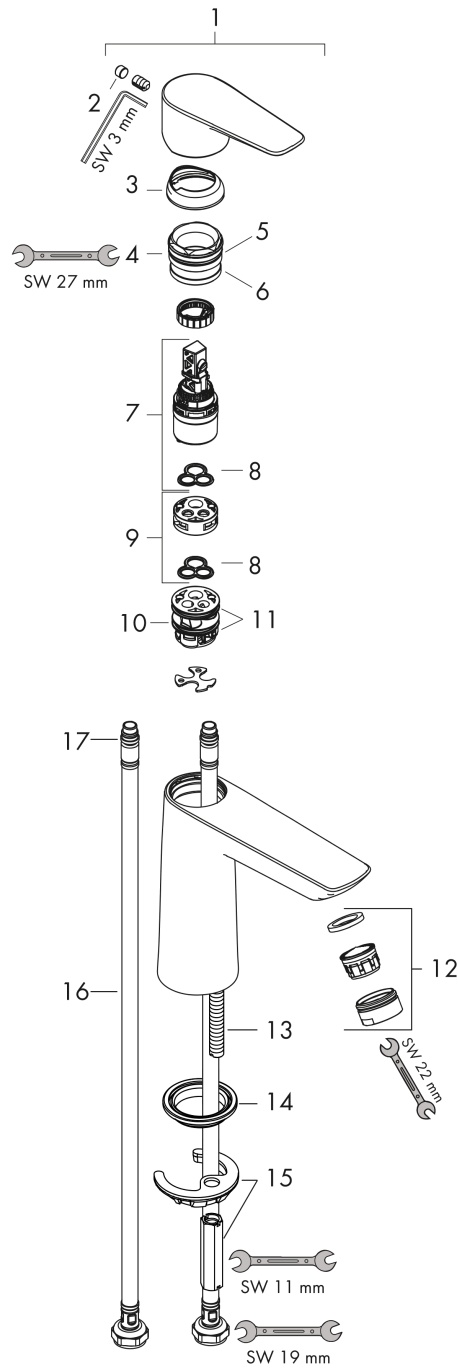

Talis E

Single lever basin mixer 110 CoolStart without waste set

Surfaces: **Brushed Bronze** Article Number: **71714140**

Description

product features

- ComfortZone 110
- projection 112 mm
- spray type: normal spray
- maximum flow rate at 3 bar: 5 l/min
- ceramic cartridge
- temperature limitation adjustable
- suitable for continuous flow water heaters
- connection type: G 3/8 connections
- connection dimension: DN15
- cold water in middle position

Technology

Design awards

Product image

Scale drawing

Talis E
Single lever basin mixer 110 CoolStart without waste set
 Surfaces: **Brushed Bronze** Article Number: **71714140**

Flowchart

Talis E
Single lever basin mixer 110 CoolStart without waste set
 Surfaces: **Brushed Bronze** Article Number: **71714140**

Exploded Drawing

Year of production: >06/20

Talis E**Single lever basin mixer 110 CoolStart without waste set**Surfaces: **Brushed Bronze** Article Number: **71714140****Spare part list**

Year of production: >06/20

Pos.	Description	Article Number	Price	PU
1	handle	92688140	-	1
2	screw cover	95704000	-	1
3	flange	92625140	-	1
4	nut	92689000	-	1
5	O-ring 25x1,5	98146000	-	1
6	O-ring 27x1,5	92527000	-	1
7	cartridge, assy	97685000	-	1
8	seal	98865000	-	1
9	adapter for cartridge	92628000	-	1
10	adapter for cartridge	95975000	-	1
11	O-ring 23x2	98398000	-	1
12	aerator M24x1 (5 l/min)	13185340	-	1
13	screw M8 x 68	97736000	-	1
14	seal	97608000	-	1
15	fixing set	96016000	-	1
16	connection hose 450 mm M8x0,75 G3/8	97206000	-	1
17	O-ring 6,6x1,6	93019000	-	1