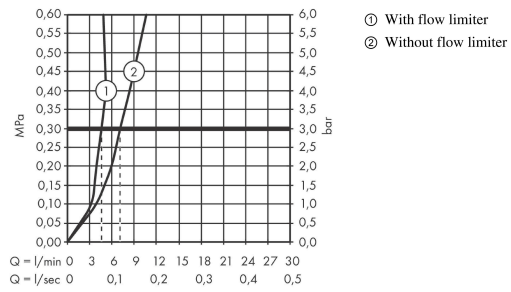

Talis E

Single lever basin mixer 110 CoolStart without waste set

Surfaces: **Brushed Bronze** Article Number: **71714140**

Description

product features

- ComfortZone 110
- projection 112 mm
- spray type: normal spray
- maximum flow rate at 3 bar: 5 l/min
- ceramic cartridge
- temperature limitation adjustable
- suitable for continuous flow water heaters
- connection type: G 3/8 connections
- connection dimension: DN15
- cold water in middle position

Technology

Design awards

Product image

Scale drawing

Talis E
Single lever basin mixer 110 CoolStart without waste set
 Surfaces: **Brushed Bronze** Article Number: **71714140**

Flowchart

Talis E
Single lever basin mixer 110 CoolStart without waste set
 Surfaces: **Brushed Bronze** Article Number: **71714140**