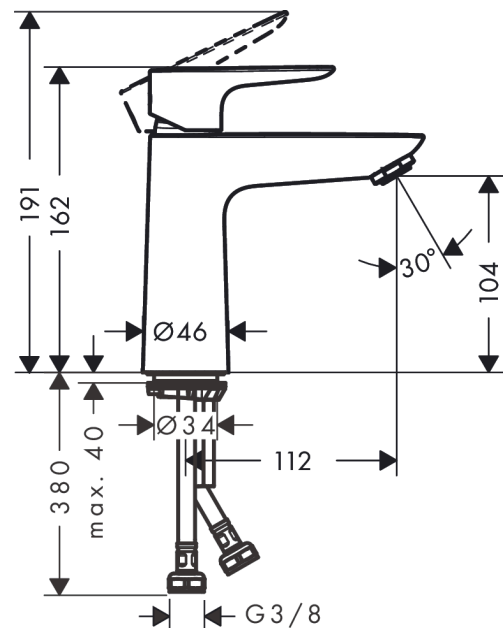

Talis E

Single lever basin mixer 110 CoolStart without waste set

Surfaces: **Brushed Bronze** Article Number: **71714140**

Description

product features

- ComfortZone 110
- projection 112 mm
- spray type: normal spray
- maximum flow rate at 3 bar: 5 l/min
- ceramic cartridge
- temperature limitation adjustable
- suitable for continuous flow water heaters
- connection type: G 3/8 connections
- connection dimension: DN15
- cold water in middle position

Technology

Design awards

Product image

Scale drawing

Talis E
Single lever basin mixer 110 CoolStart without waste set
 Surfaces: **Brushed Bronze** Article Number: **71714140**

Flowchart

Talis E
Single lever basin mixer 110 CoolStart without waste set
 Surfaces: **Brushed Bronze** Article Number: **71714140**

Exploded Drawing

Year of production: >06/20

Talis E**Single lever basin mixer 110 CoolStart without waste set**Surfaces: **Brushed Bronze** Article Number: **71714140****Spare part list**

Year of production: >06/20

Pos.	Description	Article Number	Price	PU
1	handle	92688140	-	1
2	screw cover	95704000	-	1
3	flange	92625140	-	1
4	nut	92689000	-	1
5	O-ring 25x1,5	98146000	-	1
6	O-ring 27x1,5	92527000	-	1
7	cartridge, assy	97685000	-	1
8	seal	98865000	-	1
9	adapter for cartridge	92628000	-	1
10	adapter for cartridge	95975000	-	1
11	O-ring 23x2	98398000	-	1
12	aerator M24x1 (5 l/min)	13185340	-	1
13	screw M8 x 68	97736000	-	1
14	seal	97608000	-	1
15	fixing set	96016000	-	1
16	connection hose 450 mm M8x0,75 G3/8	97206000	-	1
17	O-ring 6,6x1,6	93019000	-	1